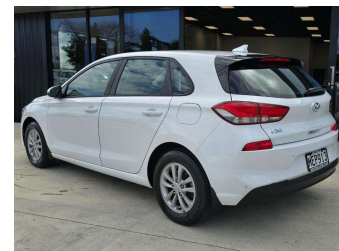

# 2019 Hyundai I30 HATCH 1.6L AUTO (NZNEW)

**Purchase Price** **\$18,950**  
Includes GST, Registration & Licensing

Finance may be available on this vehicle. Ask one of our friendly staff for more information.

Body Style  
**5 door, Hatchback**

Odometer  
**69,847 km**

Engine  
**1600 cc, Internal Combustion**

Fuel Type  
**Petrol**

Transmission  
**Auto, Front Wheel**

Wheels  
-

VIN  
**TMAH3515MKJ094063**

Interior  
-