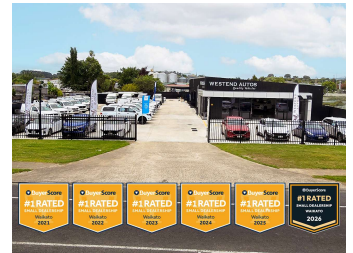

2020 Ford RANGER 3.2L 4WD AUTO FULL BOX

Purchase Price **$49,950**
Includes GST, Registration & Licensing

Finance may be available on this vehicle. Ask one of our friendly staff for more information.

Gain peace of mind with Mechanical Breakdown Insurance. **Ask us how.**

1. **Top features**
2. » 4WD
   - » 6-Speed Auto
   - » ABS Braking
   - » Air Conditioning
   - » Android Auto
   - » Apple CarPlay
   - » Bluetooth
   - » Central locking
   - » Cruise Control
   - » Driver airbag
   - » Electric Mirrors
   - » Electric Windows
   - » Lane Departure Warning
   - » Near New Tyres
   - » Passenger airbag
   - » Power steering
   - » Reversing Camera
   - » Side Airbags

Body Style
4 door, Ute

Odometer
106,544 km

Engine
3200 cc, Internal Combustion

Fuel Type
Diesel

Transmission
Auto, 4WD

Wheels
-

VIN
MPBUMFF50LX272454

Interior
-

Safety

Based on 2025 VSRR rating

Reg No.
NAN304

Ext Colour
White

History
NZ New, 1 owner

Seats
5 seats

CO2 Emissions
★ ★ ☆ ☆ ☆ ☆
262 grams/km

Energy Economy
★ ☆ ☆ ☆ ☆ ☆
Annual fuel cost of $3,840
9.9L per 100km

Cost per year is an estimate based on diesel price of $2.00 per litre and an average distance of 14000 km. Includes Road User Charges (RUC). Emissions and Energy Economy figures standardised to 3P WLTP.

Stock ID: 6148

Westend Autos Ltd | Phone 021 0234 1494 | Email sales@westendautos.co.nz
178 Ohaupo Road, Te Awamutu 3800, New Zealand
www.westendautos.co.nz