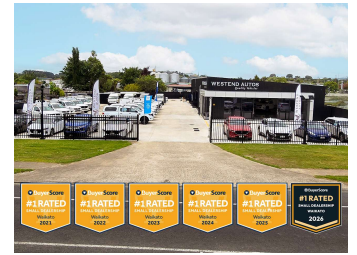

2020 Ford RANGER 3.2L 4WD AUTO FULL BOX

Purchase Price

\$49,950

Includes GST, Registration & Licensing

Finance may be available on this vehicle. Ask one of our friendly staff for more information.

Gain peace of mind with Mechanical Breakdown Insurance. **Ask us how.**