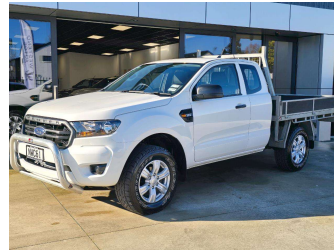

# 2021 Ford RANGER 3.2L 4WD AUTO FLATDECK

**Purchase Price** **\$42,950**  
Includes GST, Registration & Licensing

Finance may be available on this vehicle. Ask one of our friendly staff for more information.

Body Style  
**2 door, Ute**

Odometer  
**73,986 km**

Engine  
**3200 cc, Internal Combustion**

Fuel Type  
**Diesel**

Transmission  
**Auto, 4WD**

Wheels  
-

VIN  
**MNAUM2F50MW171426**

Interior  
-